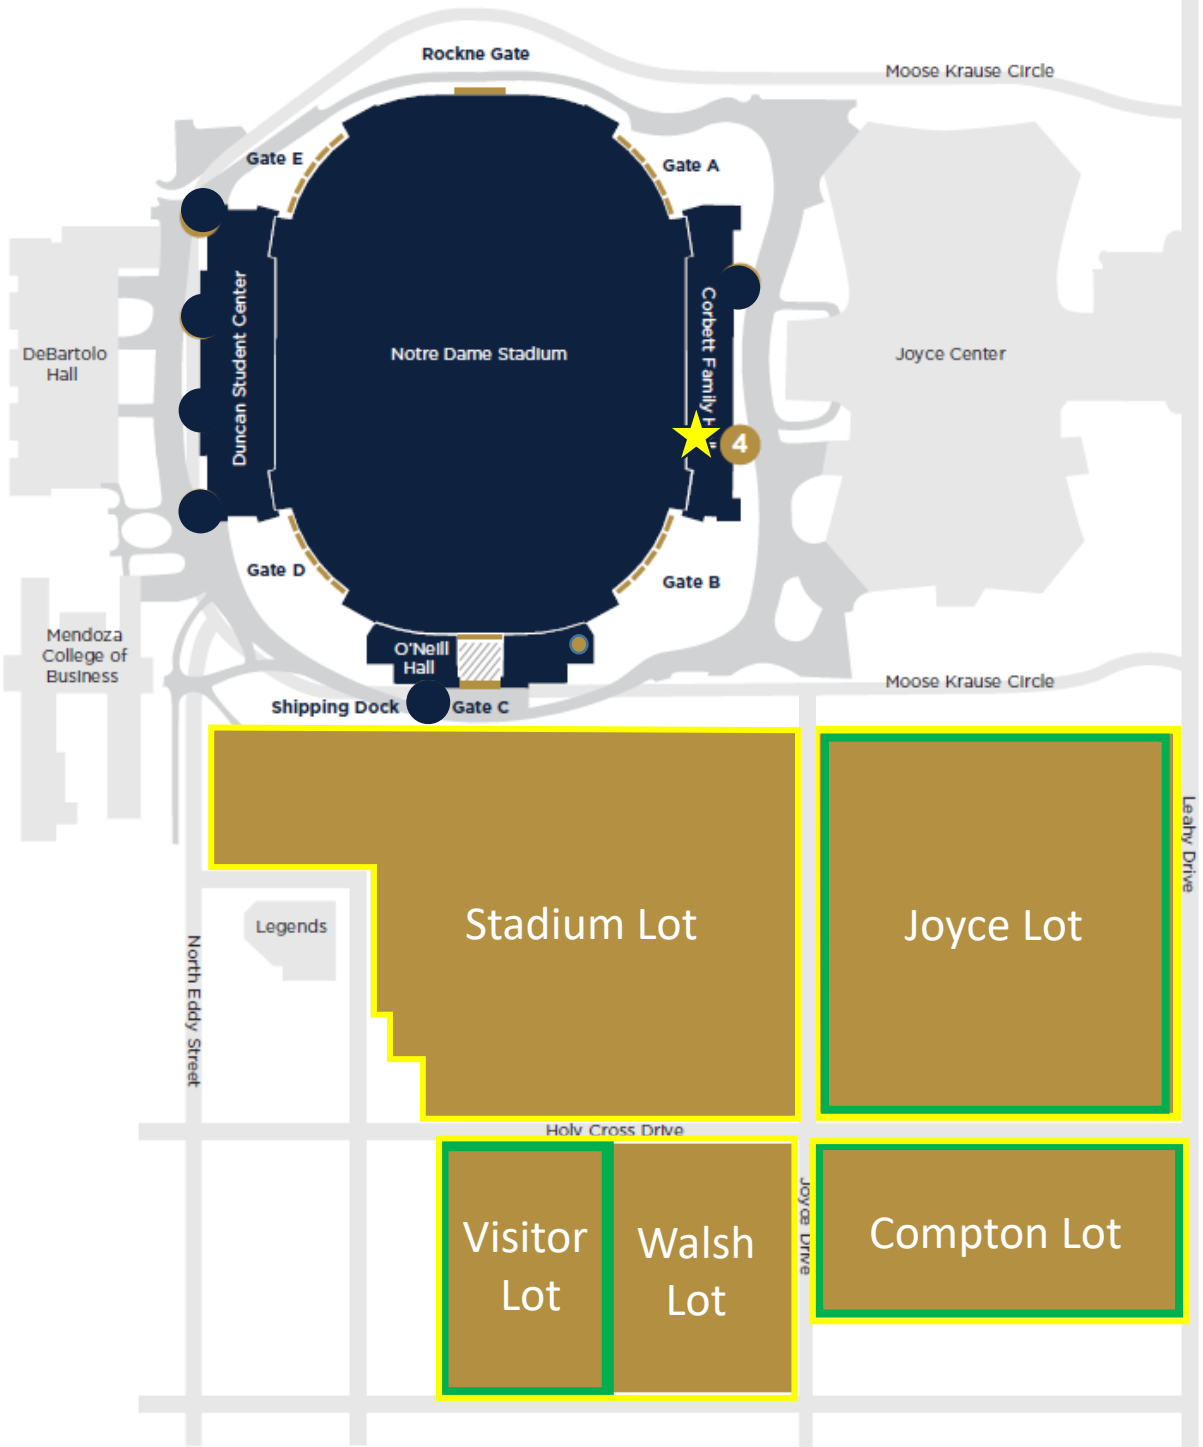

## LEGEND

● Door of Entry      ★ Elevators

□ Prior to 4:00pm – Lot B Parking Pass Required

□ Guest Parking Prior to 4:00pm with Park Mobile